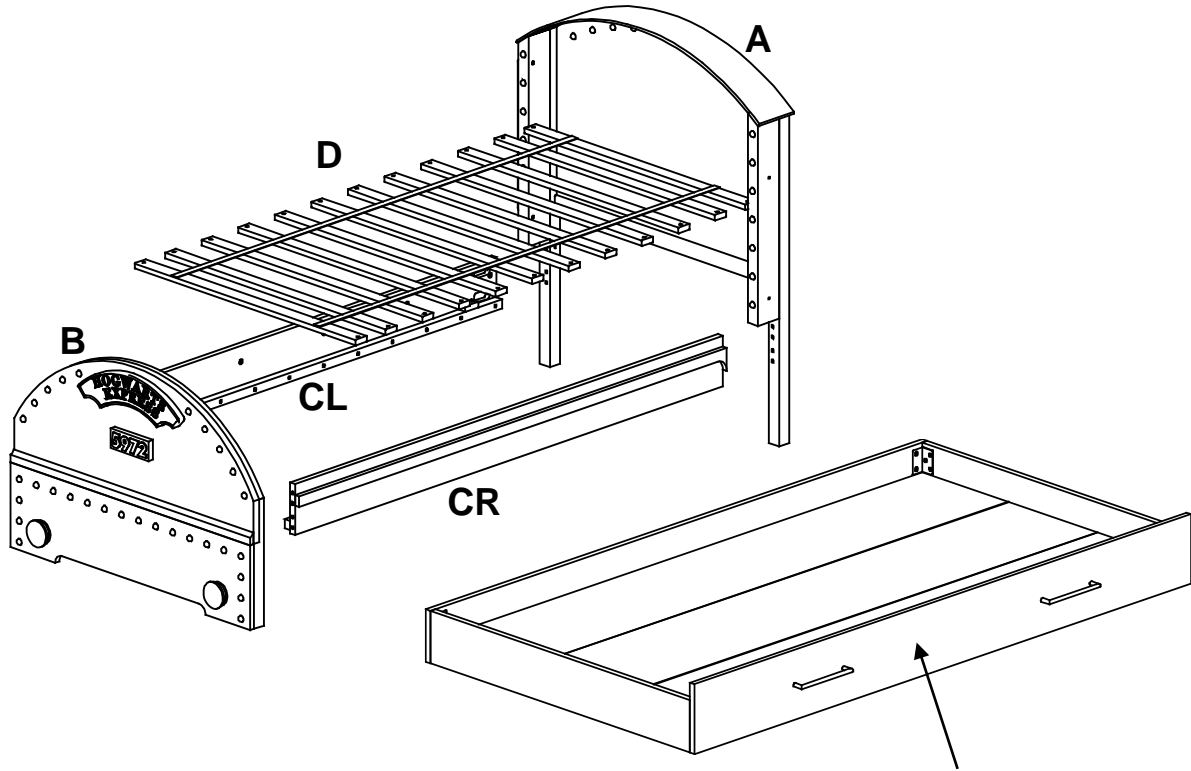

**X2**

(NOT INCLUDED / NON INCLUS / NO INCLUIDAS)

?

**HOGWARTS EXPRESS TRUNDLE  
 LIT GIGOGNE HOGWARTS EXPRESS  
 CAMA-NIDO HOGWARTS EXPRESS**

1x

Ø 5/16" x 12 x 2mm  
 8x

Ø 5/16" x 16 x 1.5mm  
 8x

Ø 5/16" x 2-1/4"  
 8x

#28 x 14.5 x 7.5mm  
 8x

Ø8 x 30mm  
 24x

Ø5/32" x 1-7/8"  
 4x

2x